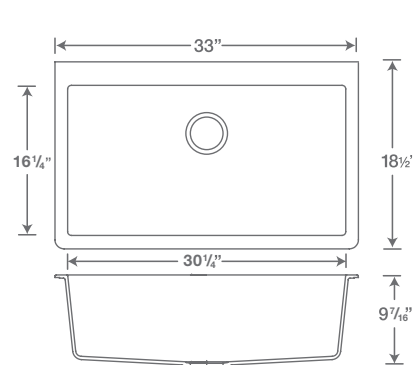

## MONTANO N-100XL

Minimum Cabinet Width: 36" (91cm)  
20 7/8" x 33" x 9 7/16"

TOP MOUNT SHOWN IN BRONZE

TOP MOUNT

Colour	Model No.
Black	JCEM100BL
Bronze	JCEM100BZ
Magnolia	JCEM100MG
Steel	JCEM100ST

UNDERMOUNT