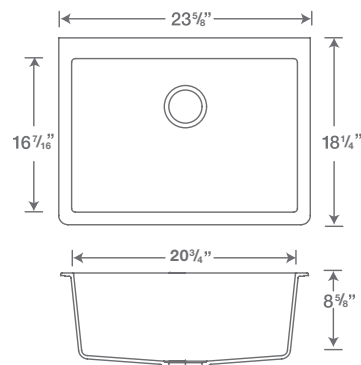

## GALAXY N-100

Minimum Cabinet Width: 27" (69cm)  
21" x 23 5/8" x 8 5/8"

TOP MOUNT SHOWN IN BLACK

TOP MOUNT

Colour	Model No.
Black	JCEG100BL
Bronze	JCEG100BZ
Magnolia	JCEG100MG
Steel	JCEG100ST

UNDERMOUNT