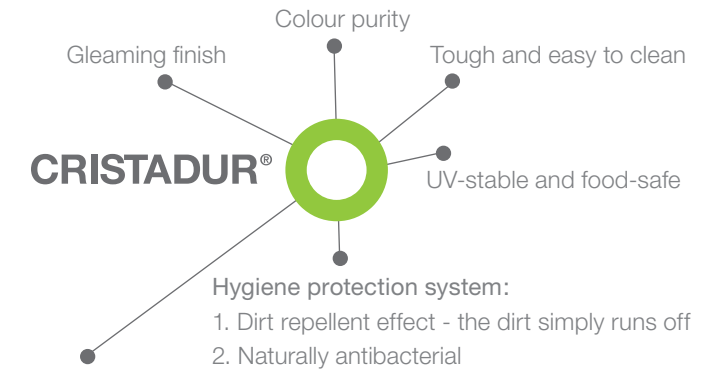

MADE IN GERMANY

Manufactured according to the most stringent quality and environmental standards in the world and subscribes to the Environmental Pact of Bavaria

HYGIENE PROTECTION SYSTEM

CRISTADUR® Dirt repellent effect - the dirt simply runs off

CRISTADUR® - Feel the difference

SCHOCK's premium material has an ultra-fine structure, resulting in a gleaming finish and unprecedented ease of care. Dirt that could be a breeding ground for bacteria finds it impossible to stick to the materials surface. It simply runs off.