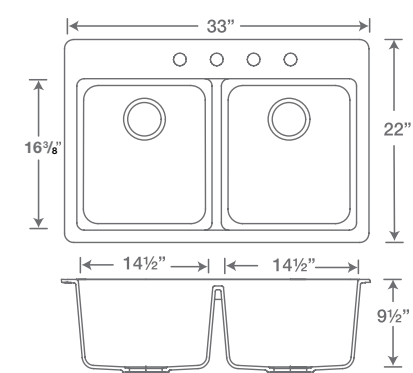

## ALIVE N-175

Minimum Cabinet Width: 36" (91cm)  
22" x 33" x 9 1/2"

TOP MOUNT SHOWN IN MAGNOLIA

TOP MOUNT

Colour	Model No.
Black	JCEA175BL
Bronze	JCEA175BZ
Magnolia	JCEA175MG
Steel	JCEA175ST

UNDERMOUNT

Colour	Model No.
Black	JCEA175UBL
Bronze	JCEA175UBZ
Magnolia	JCEA175UMG
Steel	JCEA175UST

## ALIVE N-200

Minimum Cabinet Width: 36" (91cm)  
22" x 33" x 9 1/2"

TOP MOUNT SHOWN IN STEEL

TOP MOUNT

Colour	Model No.
Black	JCEA200BL
Bronze	JCEA200BZ
Magnolia	JCEA200MG
Steel	JCEA200ST

UNDERMOUNT

Colour	Model No.
Black	JCEA200UBL
Bronze	JCEA200UBZ
Magnolia	JCEA200UMG
Steel	JCEA200UST