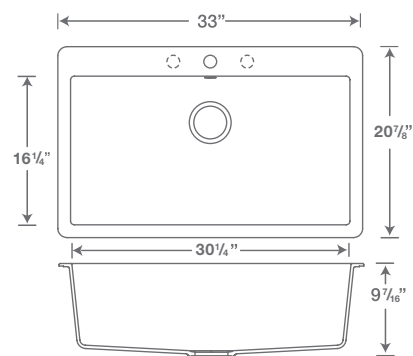

## MONTANO N-100XL

Minimum Cabinet Width: 36" (91cm)  
20 7/8" x 33" x 9 7/16"

TOP MOUNT SHOWN IN BRONZE

TOP MOUNT

Colour	Model No.
Black	JCEM100BL
Bronze	JCEM100BZ
Magnolia	JCEM100MG
Steel	JCEM100ST

UNDERMOUNT