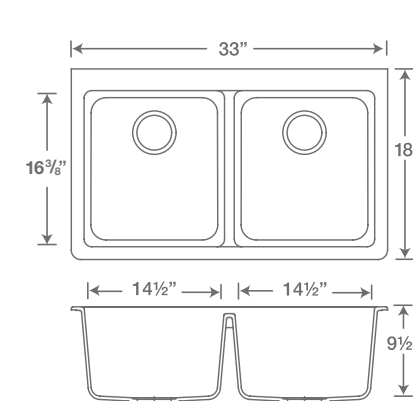

## ALIVE N-175

Minimum Cabinet Width: 36" (91cm)  
22" x 33" x 9 1/2"

TOP MOUNT SHOWN IN MAGNOLIA

TOP MOUNT

Colour	Model No.
Black	JCEA175BL
Bronze	JCEA175BZ
Magnolia	JCEA175MG
Steel	JCEA175ST

UNDERMOUNT

Colour	Model No.
Black	JCEA175UBL
Bronze	JCEA175UBZ
Magnolia	JCEA175UMG
Steel	JCEA175UST

## ALIVE N-200

Minimum Cabinet Width: 36" (91cm)  
22" x 33" x 9 1/2"

TOP MOUNT SHOWN IN STEEL

TOP MOUNT

Colour	Model No.
Black	JCEA200BL
Bronze	JCEA200BZ
Magnolia	JCEA200MG
Steel	JCEA200ST

UNDERMOUNT

Colour	Model No.
Black	JCEA200UBL
Bronze	JCEA200UBZ
Magnolia	JCEA200UMG
Steel	JCEA200UST