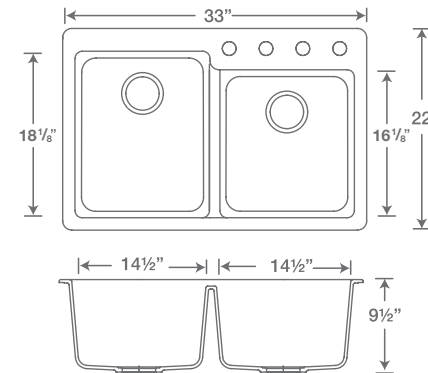

## MONTANO N-100XL

Minimum Cabinet Width: 36" (91cm)  
20 7/8" x 33" x 9 7/16"

TOP MOUNT SHOWN IN BRONZE

TOP MOUNT

Colour	Model No.
Black	JCEM100BL
Bronze	JCEM100BZ
Magnolia	JCEM100MG
Steel	JCEM100ST

UNDERMOUNT

## ALIVE N-175

Minimum Cabinet Width: 36" (91cm)  
22" x 33" x 9 1/2"

TOP MOUNT SHOWN IN MAGNOLIA

TOP MOUNT

Colour	Model No.
Black	JCEA175BL
Bronze	JCEA175BZ
Magnolia	JCEA175MG
Steel	JCEA175ST

UNDERMOUNT

Colour	Model No.
Black	JCEA175UBL
Bronze	JCEA175UBZ
Magnolia	JCEA175UMG
Steel	JCEA175UST