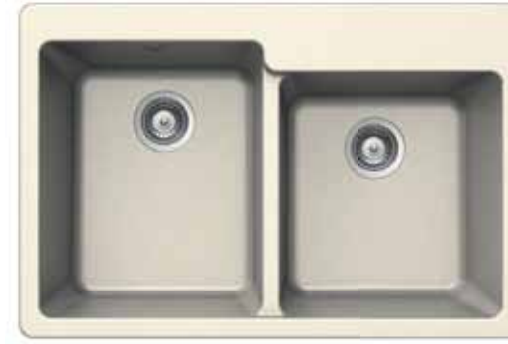

ALIVE N-175

Minimum Cabinet Width: 36" (91cm)
22" x 33" x 9 1/2"

TOP MOUNT SHOWN IN MAGNOLIA