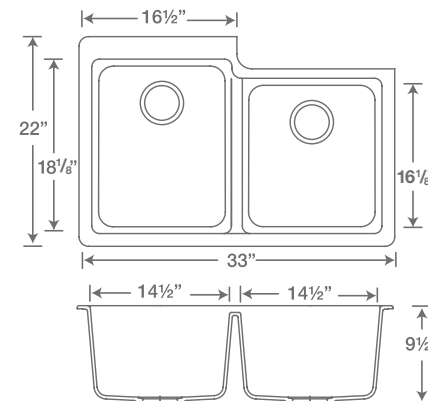

## MONTANO N-100XL

Minimum Cabinet Width: 36" (91cm)  
20 7/8" x 33" x 9 7/16"

TOP MOUNT SHOWN IN BRONZE

TOP MOUNT

Colour	Model No.
Black	JCEM100BL
Bronze	JCEM100BZ
Magnolia	JCEM100MG
Steel	JCEM100ST

UNDERMOUNT

## ALIVE N-175

Minimum Cabinet Width: 36" (91cm)  
22" x 33" x 9 1/2"

TOP MOUNT SHOWN IN MAGNOLIA

TOP MOUNT

Colour	Model No.
Black	JCEA175BL
Bronze	JCEA175BZ
Magnolia	JCEA175MG
Steel	JCEA175ST

UNDERMOUNT

Colour	Model No.
Black	JCEA175UBL
Bronze	JCEA175UBZ
Magnolia	JCEA175UMG
Steel	JCEA175UST

## ALIVE N-200

Minimum Cabinet Width: 36" (91cm)  
22" x 33" x 9 1/2"

TOP MOUNT SHOWN IN STEEL

TOP MOUNT

Colour	Model No.
Black	JCEA200BL
Bronze	JCEA200BZ
Magnolia	JCEA200MG
Steel	JCEA200ST

UNDERMOUNT

Colour	Model No.
Black	JCEA200UBL
Bronze	JCEA200UBZ
Magnolia	JCEA200UMG
Steel	JCEA200UST