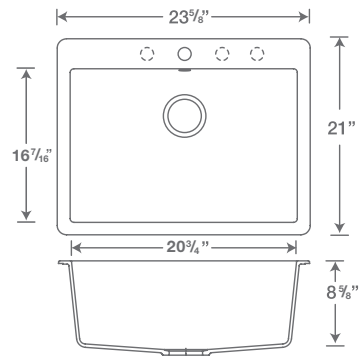

## GALAXY N-100

Minimum Cabinet Width: 27" (69cm)  
21" x 23 5/8" x 8 5/8"

TOP MOUNT SHOWN IN BLACK

TOP MOUNT

Colour	Model No.
Black	JCEG100BL
Bronze	JCEG100BZ
Magnolia	JCEG100MG
Steel	JCEG100ST

UNDERMOUNT