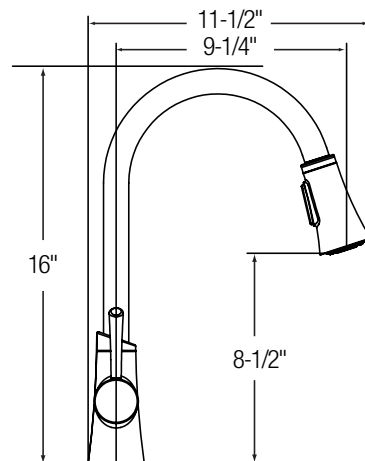

P80299XNK \$63
P80299XCR \$49
Three-hole escutcheon plate

LKGT2042NK \$920.00

LKGT2042CR \$708.00

Gourmet

Pull-out, 2-Function Spray, Bar/Prep 

- 360° spout rotation
- Chrome plated brass hand spray hose
- Easy-clean aerator
- 2 1/2" maximum countertop thickness
- 1 hole installation
- Chrome (CR),
Brushed Nickel (NK)

P80299XNK \$63
P80299XCR \$49
Three-hole escutcheon plate

Gourmet

LKGT3031CR \$528.00

LKGT3031AS \$739.00

Gourmet

Pull-out, 3-Function Spray, Kitchen 

- 1.5 gpm flow regulator installed (2.2 gpm flow regulator also included with faucet)
- 360° spout rotation
- Functions: aerated, spray, pause
- Stainless steel coil hand spray hose
- 2 1/2" maximum countertop thickness
- 1 hole installation
- Chrome (CR), Antique Steel (AS)

LK132CR \$28
LK132AS \$39
Three-hole
escutcheon plate

LKGT3032CR \$478.00

LKGT3032AS \$669.00

Gourmet

Pull-down, 3-Function Spray, Bar/Prep 

- 1.5 gpm flow regulator installed (2.2 gpm flow regulator also included with faucet)
- 360° spout rotation
- Functions: aerated, spray, pause
- Stainless steel coil hand spray hose
- 2 1/2" maximum countertop thickness
- 1 hole installation
- Chrome (CR), Antique Steel (AS)

LK320CR \$45
LK320AS \$63
Matching soap/
lotion dispenser

LK132CR \$28
LK132AS \$39
Three-hole
escutcheon plate

ella™

LK7757SSS

\$676.00

Ella

Stainless Steel, Wall Mount, Dual-lever, Pot Filler 

- Stainless steel construction
- 360° spout rotation
- 1 hole installation
- Satin Stainless Steel (SSS)