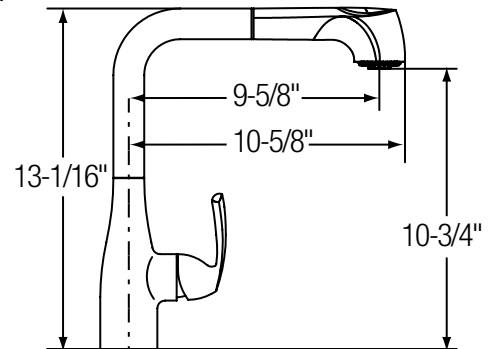

Maximum
Clearance

Maximum
Adjustment

Gourmet

LKGT2041NK \$920.00

LKGT2041CR \$708.00

Gourmet

Pull-out, 2-Function Spray, Kitchen 

- 360° spout rotation
- Chrome plated brass hand spray hose
- Easy-clean aerator
- 2 1/2" maximum countertop thickness
- 1 hole installation
- Chrome (CR),
Brushed Nickel (NK)

P80299XNK \$63
P80299XCR \$49
Three-hole escutcheon plate

LKGT2042NK \$920.00

LKGT2042CR \$708.00

Gourmet

Pull-out, 2-Function Spray, Bar/Prep 

- 360° spout rotation
- Chrome plated brass hand spray hose
- Easy-clean aerator
- 2 1/2" maximum countertop thickness
- 1 hole installation
- Chrome (CR),
Brushed Nickel (NK)