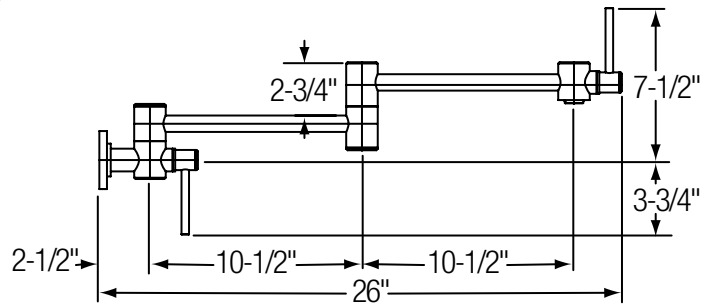

LK320CR \$45
LK320AS \$63
Matching soap/
lotion dispenser

LK132CR \$28
LK132AS \$39
Three-hole
escutcheon plate

ella™

LK7757SSS

\$676.00

Ella

Stainless Steel, Wall Mount, Dual-lever, Pot Filler 

- Stainless steel construction
- 360° spout rotation
- 1 hole installation
- Satin Stainless Steel (SSS)

E-DOCK ACCESSORIES

LKEKLEDGE

\$29.00

- Ledge for e-dock sinks
 - Stainless steel
 - Includes magnet (LKEKMAGNET)
- Overall size: 2 5/8" x 3 1/2" x 3 7/8"

LKEKSPONGE

\$29.00

- Sponge holder for e-dock sinks
 - Stainless steel
 - Includes magnet (LKEKMAGNET)
- Overall size: 3 1/2" x 1 1/4" x 3 1/8"

LKEKHOOK

\$25.00

- Hook for e-dock sinks
 - Stainless steel
 - Includes magnet (LKEKMAGNET)
- Overall size: 1 3/4" x 1 1/8" x 2 7/16"

LKEKUTENSIL

\$43.00

- Utensil holder for e-dock sinks
 - Stainless steel
 - Includes magnet (LKEKMAGNET)
- Overall size: 3" x 2 1/2" x 5 3/8"