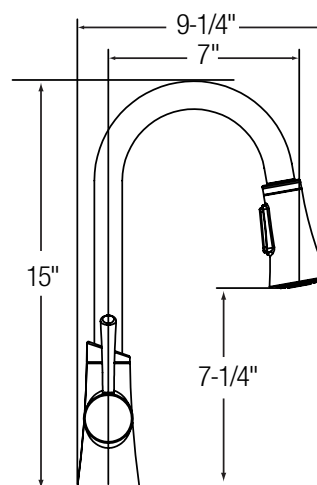

LK132CR \$28
LK132AS \$39
Three-hole
escutcheon plate

LKGT3032CR \$478.00

LKGT3032AS \$669.00

Gourmet

Pull-down, 3-Function Spray, Bar/Prep 

- 1.5 gpm flow regulator installed (2.2 gpm flow regulator also included with faucet)
- 360° spout rotation
- Functions: aerated, spray, pause
- Stainless steel coil hand spray hose
- 2 1/2" maximum countertop thickness
- 1 hole installation
- Chrome (CR), Antique Steel (AS)

LK320CR \$45
LK320AS \$63
Matching soap/
lotion dispenser

LK132CR \$28
LK132AS \$39
Three-hole
escutcheon plate

ella™

LK7757SSS

\$676.00

Ella

Stainless Steel, Wall Mount, Dual-lever, Pot Filler 

- Stainless steel construction
- 360° spout rotation
- 1 hole installation
- Satin Stainless Steel (SSS)

E-DOCK ACCESSORIES

LKEKLEDGE

\$29.00

- Ledge for e-dock sinks
 - Stainless steel
 - Includes magnet (LKEKMAGNET)
- Overall size: 2 5/8" x 3 1/2" x 3 7/8"

LKEKSPONGE

\$29.00

- Sponge holder for e-dock sinks
 - Stainless steel
 - Includes magnet (LKEKMAGNET)
- Overall size: 3 1/2" x 1 1/4" x 3 1/8"

LKEKHOOK

\$25.00

- Hook for e-dock sinks
 - Stainless steel
 - Includes magnet (LKEKMAGNET)
- Overall size: 1 3/4" x 1 1/8" x 2 7/16"

LKEKUTENSIL

\$43.00

- Utensil holder for e-dock sinks
 - Stainless steel
 - Includes magnet (LKEKMAGNET)
- Overall size: 3" x 2 1/2" x 5 3/8"