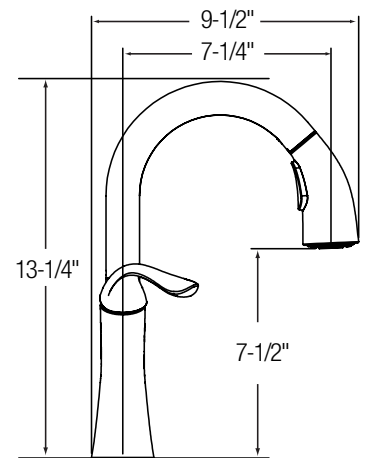

- 1.5 gpm flow regulator installed (2.2 gpm flow regulator also included with faucet)
- 360° spout rotation
- Functions: aerated, spray, pause
- Stainless steel coil hand spray hose
- 2 1/2" maximum countertop thickness
- 1 hole installation
- Chrome (CR), Antique Steel (AS)

LK320CR \$45
LK320AS \$63
Matching soap/
lotion dispenser

LK131CR \$34
LK131AS \$47
Three-hole
escutcheon plate

LKHA4032CR \$450.00

LKHA4032AS \$630.00

Harmony

Pull-down, 3-Function Spray, Bar/Prep 

- 1.5 gpm flow regulator installed (2.2 gpm flow regulator also included with faucet)
- 360° spout rotation
- Functions: aerated, spray, pause
- Stainless steel coil hand spray hose
- 2 1/2" maximum countertop thickness
- 1 hole installation
- Chrome (CR), Antique Steel (AS)

LK320CR \$45
LK320AS \$63
Matching soap/
lotion dispenser

LK131CR \$34
LK131AS \$47
Three-hole
escutcheon plate

HARMONY™

LKHA1031NK \$1,414.00

LKHA1031CR \$1,088.00

Harmony

Pull-down, 2-Function Spray, Kitchen 

- 170° spout rotation
- Stainless steel braided hand spray hose
- 2 1/2" maximum countertop thickness
- 1 hole installation
- Chrome (CR), Brushed Nickel (NK)

LKHA1054NK \$229

LKHA1054CR \$177

Matching soap/
lotion dispenser