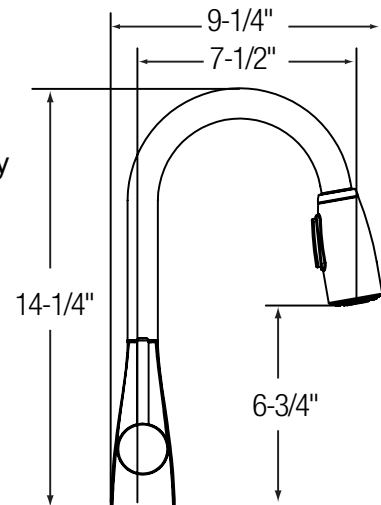

LK325CR \$73
LK325LS \$95
Matching soap/
lotion dispenser

LK133CR \$28
LK133LS \$37
Three-hole
escutcheon plate

LKAV4032CR \$528.00

LKAV4032LS \$687.00

Avado

Pull-down, 3-Function Spray, Bar/Prep

- 1.5 gpm flow regulator installed (2.2 gpm flow regulator also included with faucet)
- 360° spout rotation
- Functions: aerated, spray, pause
- Stainless steel coil hand spray hose
- 2 1/2" maximum countertop thickness
- 1 hole installation
- Chrome (CR), Lustrous Steel (LS)

- 1.5 gpm flow regulator installed (2.2 gpm flow regulator also included with faucet)
- 360° spout rotation
- Functions: aerated, spray, pause
- Stainless steel coil hand spray hose
- 2 1/2" maximum countertop thickness
- 1 hole installation
- Chrome (CR), Antique Steel (AS)

LK320CR \$45
LK320AS \$63
Matching soap/
lotion dispenser

LK131CR \$34
LK131AS \$47
Three-hole
escutcheon plate

LKHA4032CR \$450.00

LKHA4032AS \$630.00

Harmony

Pull-down, 3-Function Spray, Bar/Prep 

- 1.5 gpm flow regulator installed (2.2 gpm flow regulator also included with faucet)
- 360° spout rotation
- Functions: aerated, spray, pause
- Stainless steel coil hand spray hose
- 2 1/2" maximum countertop thickness
- 1 hole installation
- Chrome (CR), Antique Steel (AS)