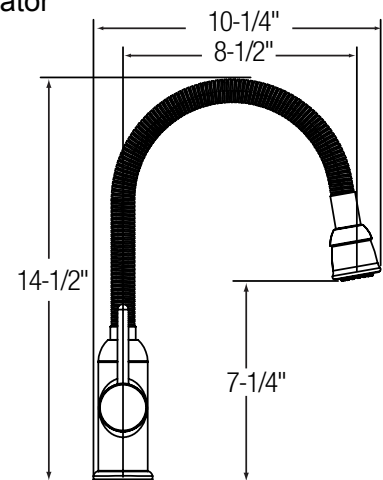

- 170° spout rotation
- Stainless steel braided hand spray hose
- 2 1/2" maximum countertop thickness
- 1 hole installation
- Chrome (CR), Brushed Nickel (NK)

LKHA1054NK \$229

LKHA1054CR \$177

Matching soap/
lotion dispenser

PURSUIT™

LK2500CR \$350.00

Pursuit

Flexible Spout, 2-Function Spray, Laundry 

- 1.5 gpm flow regulator installed (2.2 gpm flow regulator also included with faucet)
- Flexible spout for maximum clearance and adjustment
- 2 1/2" maximum countertop thickness
- 1 hole installation
- Chrome (CR)

Maximum
Clearance

Maximum
Adjustment

Gourmet

LKGT2041NK \$920.00

LKGT2041CR \$708.00

Gourmet

Pull-out, 2-Function Spray, Kitchen 

- 360° spout rotation
- Chrome plated brass hand spray hose
- Easy-clean aerator
- 2 1/2" maximum countertop thickness
- 1 hole installation
- Chrome (CR),
Brushed Nickel (NK)