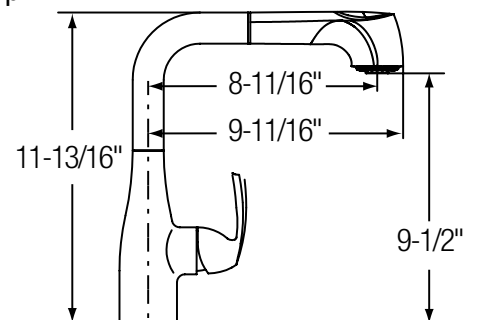

P80299XNK \$63
P80299XCR \$49
Three-hole escutcheon plate

LKGT2042NK \$920.00

LKGT2042CR \$708.00

Gourmet

Pull-out, 2-Function Spray, Bar/Prep 

- 360° spout rotation
- Chrome plated brass hand spray hose
- Easy-clean aerator
- 2 1/2" maximum countertop thickness
- 1 hole installation
- Chrome (CR),
Brushed Nickel (NK)

P80299XNK \$63
P80299XCR \$49
Three-hole escutcheon plate

Gourmet

LKGT3031CR \$528.00

LKGT3031AS \$739.00

Gourmet

Pull-out, 3-Function Spray, Kitchen 

- 1.5 gpm flow regulator installed (2.2 gpm flow regulator also included with faucet)
- 360° spout rotation
- Functions: aerated, spray, pause
- Stainless steel coil hand spray hose
- 2 1/2" maximum countertop thickness
- 1 hole installation
- Chrome (CR), Antique Steel (AS)