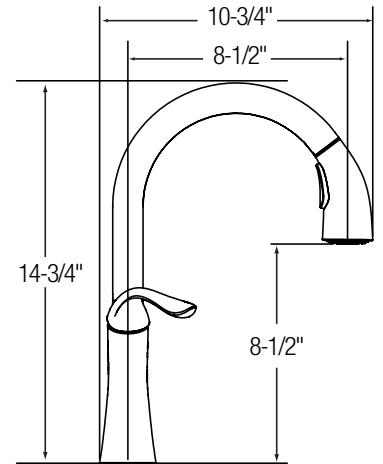

LK325CR \$73
LK325LS \$95
Matching soap/
lotion dispenser

LK133CR \$28
LK133LS \$37
Three-hole
escutcheon plate

LKAV4032CR \$528.00

LKAV4032LS \$687.00

Avado

Pull-down, 3-Function Spray, Bar/Prep

- 1.5 gpm flow regulator installed (2.2 gpm flow regulator also included with faucet)
- 360° spout rotation
- Functions: aerated, spray, pause
- Stainless steel coil hand spray hose
- 2 1/2" maximum countertop thickness
- 1 hole installation
- Chrome (CR), Lustrous Steel (LS)

LK325CR \$73
LK325LS \$95
Matching soap/
lotion dispenser

LK133CR \$28
LK133LS \$37
Three-hole
escutcheon plate

HARMONY™

LKHA4031CR \$500.00

LKHA4031AS \$700.00

Harmony

Pull-down, 3-Function Spray, Kitchen 

- 1.5 gpm flow regulator installed (2.2 gpm flow regulator also included with faucet)
- 360° spout rotation
- Functions: aerated, spray, pause
- Stainless steel coil hand spray hose
- 2 1/2" maximum countertop thickness
- 1 hole installation
- Chrome (CR), Antique Steel (AS)

LK320CR \$45
LK320AS \$63
Matching soap/
lotion dispenser

LK131CR \$34
LK131AS \$47
Three-hole
escutcheon plate

LKHA4032CR \$450.00

LKHA4032AS \$630.00

Harmony

Pull-down, 3-Function Spray, Bar/Prep 

- 1.5 gpm flow regulator installed (2.2 gpm flow regulator also included with faucet)
- 360° spout rotation
- Functions: aerated, spray, pause
- Stainless steel coil hand spray hose
- 2 1/2" maximum countertop thickness
- 1 hole installation
- Chrome (CR), Antique Steel (AS)