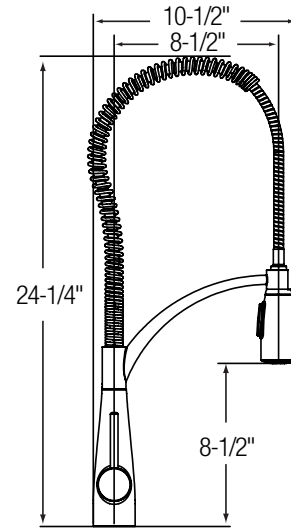

ELKAY
faucets

Canadian
Faucet Inventory
List Prices
As of November 2011
LKFC-1111E

LKAV4061CR \$639.00

LKAV4061LS \$832.00

Avado

Pre-rinse, 3-Function Spray, Kitchen

- 1.5 gpm flow regulator installed (2.2 gpm flow regulator also included with faucet)
- 360° spout rotation
- Functions: aerated, spray, pause
- Stainless steel coil hand spray hose
- 2 1/2" maximum countertop thickness
- 1 hole installation
- Chrome (CR), Lustrous Steel (LS)

LK325CR \$73
LK325LS \$95
Matching soap/
lotion dispenser

LK133CR \$28
LK133LS \$37
Three-hole
escutcheon plate

LKAV4032CR \$528.00

LKAV4032LS \$687.00

Avado

Pull-down, 3-Function Spray, Bar/Prep

- 1.5 gpm flow regulator installed (2.2 gpm flow regulator also included with faucet)
- 360° spout rotation
- Functions: aerated, spray, pause
- Stainless steel coil hand spray hose
- 2 1/2" maximum countertop thickness
- 1 hole installation
- Chrome (CR), Lustrous Steel (LS)

- 1.5 gpm flow regulator installed (2.2 gpm flow regulator also included with faucet)
- 360° spout rotation
- Functions: aerated, spray, pause
- Stainless steel coil hand spray hose
- 2 1/2" maximum countertop thickness
- 1 hole installation
- Chrome (CR), Antique Steel (AS)