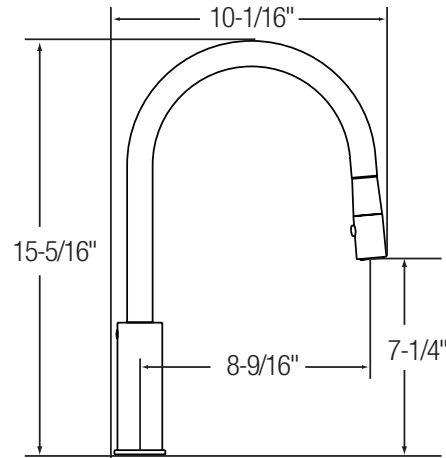

- 1.5 gpm flow regulator installed (2.2 gpm flow regulator also included with faucet)
- 360° spout rotation
- Functions: aerated, spray, pause
- Stainless steel coil hand spray hose
- 2 1/2" maximum countertop thickness
- 1 hole installation
- Chrome (CR), Antique Steel (AS)

LK320CR \$45
LK320AS \$63
Matching soap/
lotion dispenser

LK131CR \$34
LK131AS \$47
Three-hole
escutcheon plate

LKHA4032CR \$450.00

LKHA4032AS \$630.00

Harmony

Pull-down, 3-Function Spray, Bar/Prep 

- 1.5 gpm flow regulator installed (2.2 gpm flow regulator also included with faucet)
- 360° spout rotation
- Functions: aerated, spray, pause
- Stainless steel coil hand spray hose
- 2 1/2" maximum countertop thickness
- 1 hole installation
- Chrome (CR), Antique Steel (AS)

- 170° spout rotation
- Stainless steel braided hand spray hose
- 2 1/2" maximum countertop thickness
- 1 hole installation
- Chrome (CR), Brushed Nickel (NK)

LKHA1054NK \$229

LKHA1054CR \$177

Matching soap/
lotion dispenser