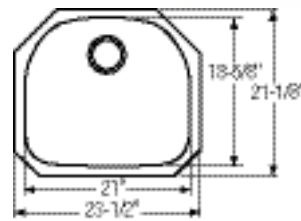

Harmony Undermount

- 16 gauge
- Antique copper hammered finish
- 3½" drain opening
- Sound dampening pads
- 27" minimum cabinet size

Bowl Depth: ECU2118ACH 8"

$2,090.00

ECU1714ACH

LAVATORY