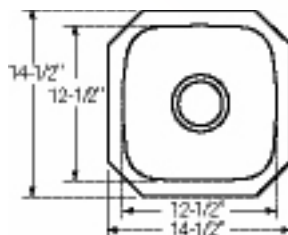

Bowl Depth: 6½"