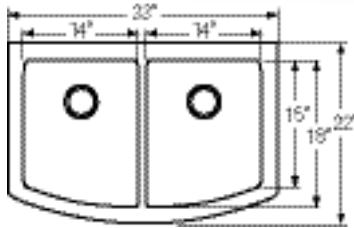

ECB16BA

LAVATORY

Asana Vessel

\$2,667.00

- Vessels rests on countertop
- Solid brass
- Bronze aged finish
- 6 1/2" height above countertop
- Designed with integral drain
- 21" minimum cabinet size

(BA)
Bronze
Aged

(BWBA)
Basket
Weave

COPPER SINKS - ANTIQUE COPPER

ECUF3319ACH

Harmony Undermount Farm Apron

\$3,686.00

- 16 gauge
- Antique copper hammered finish
- 10" apron height
- 3½" drain opening
- Sound dampening pads
- 36" minimum cabinet size