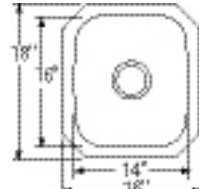

(CH) Copper Hammered Mirror

(CM) Copper Mirror

(CS) Copper Satin

COPPER - HAMMERED MIRROR FINISH

SCUH1416CH

SCUH1416CM
SCUH1416CS

Gourmet Undermount

- Includes drain
- 18 gauge
- Copper Hammered Mirror (CH), Copper Mirror (CM), Copper Satin (CS)
- 3½" drain opening
- Fully undercoated
- 21" minimum cabinet size

Bowl Depth: 7½"

SCUH1416CH \$1,018.00
SCUH1416CM \$847.00
SCUH1416CS \$708.00

(CH) Copper Hammered Mirror

(CM) Copper Mirror

(CS) Copper Satin

SCUH1212CM

SCUH1212CH
SCUH1212CS

HOSPITALITY