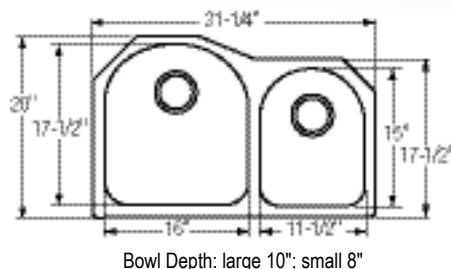

COPPER SINKS - ANTIQUE COPPER

ECU311910RACH

Harmony Undermount

- 16 gauge
- Antique copper hammered finish
- 3½" drain opening
- Sound dampening pads
- 36" minimum cabinet size

$3,796.00

ECU5014ACH

Mystic Undermount

- 16 gauge
- Antique copper hammered finish
- 3½" drain opening
- Sound dampening pads
- 54" minimum cabinet size

$3,684.00

ECU2812ACH

Mystic Undermount

- 16 gauge
- Antique copper hammered finish
- 2" drain opening
- Sound dampening pads
- 33" minimum cabinet size

$2,723.00