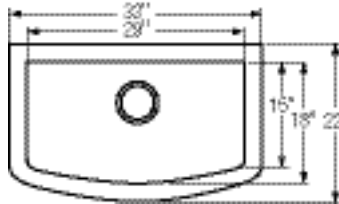

Bowl Depth: 10"

$3,194.00

ECU2118ACH

ECU211810ACH