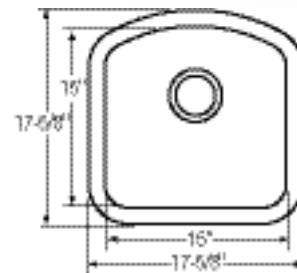

SWU1515WH

Explore Undermount

- Terra Cotta [matte] (TC), White [gloss] (WH)
- 3½" drain opening
- 21" minimum cabinet size

SWU1515TC \$890.00

SWU1515WH \$712.00

Bowl Depth: 8"

(WH)
White
(gloss)

(TC)
Terra Cotta
(matte)