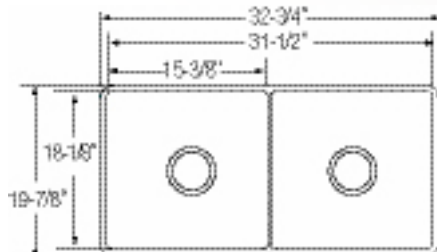

Explore Undermount Farm Apron

- Terra Cotta [matte] (TC), White [gloss] (WH)
- 10" high apron
- 3½" drain opening
- 36" minimum cabinet size