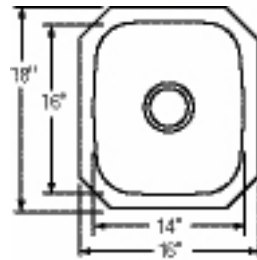

Bowl Depth: 7½"