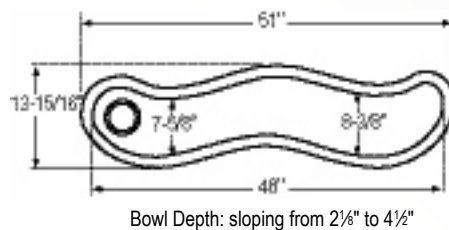

\$3,796.00

(ACH) Antique Copper Hammered

ECU5014ACH

Mystic Undermount

- 16 gauge
- Antique copper hammered finish
- 3½" drain opening
- Sound dampening pads
- 54" minimum cabinet size

\$3,684.00

(ACH) Antique Copper Hammered