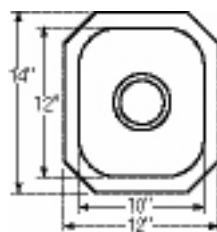

- Includes drain
- 18 gauge
- Copper Hammered Mirror (CH), Copper Mirror (CM), Copper Satin (CS)
- 3½" drain opening
- Fully undercoated
- 15" minimum cabinet size

Bowl Depth: 6½"

SCUH1012CH \$912.00
SCUH1012CM \$762.00
SCUH1012CS \$636.00