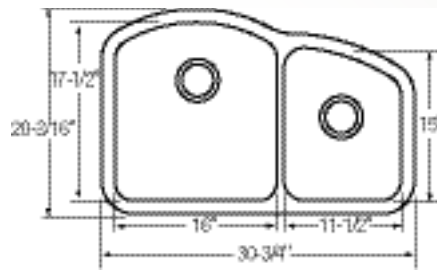

Explore Undermount

- Terra Cotta [matte] (TC), White [gloss] (WH)
- 3½" drain opening
- 36" minimum cabinet size

Bowl Depth: large 10", small 8"

Bowl Depth: 9"

SWU322010RTC $1,749.00
SWU332010RWH $1,311.00

(WH)
White
(gloss)

(TC)
Terra Cotta
(matte)