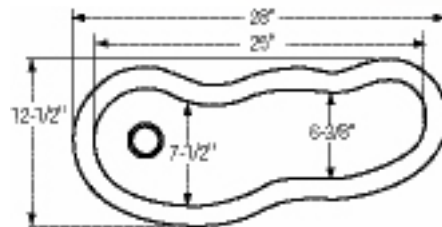

MYSTIC5014C also includes LK7122

Bowl Depth: sloping from 2½" to 4½"

MYSTIC2812

MYSTIC281235

Mystic Undermount

MYSTIC2812 \$1,695.00

MYSTIC281235 \$1,922.00

- MYSTIC2812 includes LK8 drain
- MYSTIC281235 includes LK99 drain
- 16 gauge
- Lustrous satin finish
- 2" drain opening (MYSTIC2812)
- 3½" drain opening (MYSTIC281235)
- Fully undercoated
- 33" minimum cabinet size