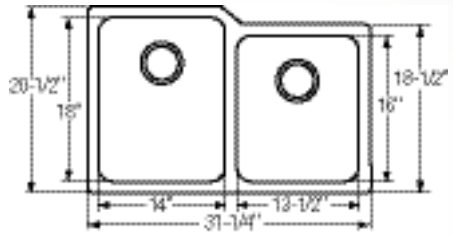

Bowl Depth: large 10"; small 8"