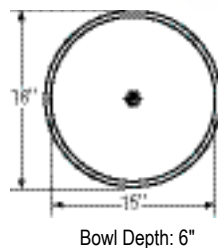

LAVATORY

(BA)
Bronze
Aged

(BWBA)
Basket
Weave

ECB1812BA

LAVATORY

Asana Vessel

\$2,783.00

- Vessels rests on countertop
- Solid brass
- Bronze aged finish
- 7 1/2" height above countertop
- Designed with integral drain
- 24" minimum cabinet size

ECB16BA

LAVATORY

Asana Vessel

\$2,667.00

- Vessels rests on countertop
- Solid brass
- Bronze aged finish
- 6 1/2" height above countertop
- Designed with integral drain
- 21" minimum cabinet size

(BA)
Bronze
Aged

(BWBA)
Basket
Weave

COPPER SINKS - ANTIQUE COPPER

ECUF3319ACH

Harmony Undermount Farm Apron

\$3,686.00

- 16 gauge
- Antique copper hammered finish
- 10" apron height
- 3½" drain opening
- Sound dampening pads
- 36" minimum cabinet size