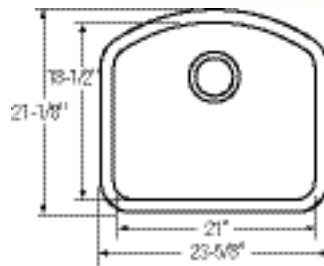

Bowl Depth: 10"

(WH)
White
(gloss)

(TC)
Terra Cotta
(matte)

SWU1515TC

SWU1515WH