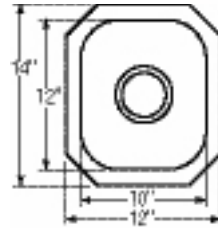

Bowl Depth: 7"

SCF16SH	\$1,043.00
SCF16SM	\$870.00
SCF16SR	\$870.00

STAINLESS - HAMMERED, MIRROR & RUGGED FINISHES

SCUH1012SH

SCUH1012SM
HOSPITALITY

Gourmet Undermount

- 18 gauge
- Hammered Mirror (SH), Mirror (SM)
- 3½" drain opening
- Fully undercoated
- 15" minimum cabinet size

SCUH1012SH \$912.00
SCUH1012SM \$762.00

Bowl Depth: 6½"

SCUH1416SH

SCUH1416SM

Gourmet Undermount

- 18 gauge
- Hammered Mirror (SH), Mirror (SM)
- 3½" drain opening
- Fully undercoated
- 21" minimum cabinet size