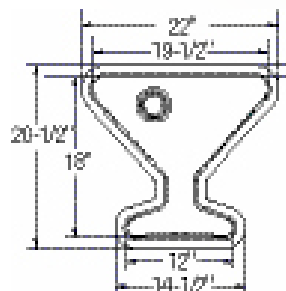

† Depth: sloping from 2" to 5½"