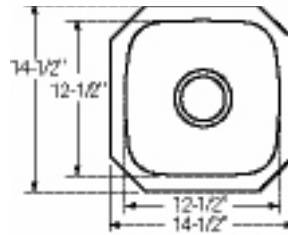

Bowl Depth: 6½"

SCUH1212CH $966.00
SCUH1212CM $806.00
SSCUH1212CS $671.00