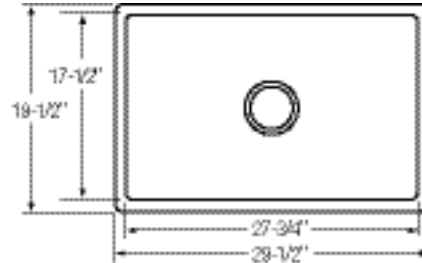

Bowl Depth: 9¼"

(WH)
White
(gloss)

(TC)
Terra Cotta
(matte)

SWU211910WH

SWU211910TC