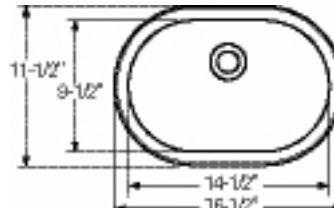

STAINLESS - HAMMERED, MIRROR & RUGGED FINISHES

SCF1611SH

SCF1611SM
SCF1611SR

LAVATORY

LT830103CWH Webert® Italian Design faucet

Asana Universal Mount

- Includes overflow assembly
- 18 gauge
- Hammered Mirror (SH), Mirror (SM), Rugged Texture (SR)
- 1½" drain opening
- Fully undercoated
- 21" minimum cabinet size