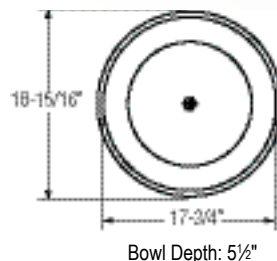

In keeping with our policy of continuing product improvement, Elkay reserves the right to change product specifications without notice.

CAST BRASS

ECB19BWBA

ECB19BWBA

Asana Vessel

\$2,981.00

- Vessels rests on countertop
- Solid brass
- Basket weave, bronze aged finish
- 6" height above countertop
- Designed with integral drain
- 24" minimum cabinet size

LAVATORY

(BA)
Bronze
Aged

(BWBA)
Basket
Weave

ECB1812BA

LAVATORY

Asana Vessel

\$2,783.00

- Vessels rests on countertop
- Solid brass
- Bronze aged finish
- 7 1/2" height above countertop
- Designed with integral drain
- 24" minimum cabinet size

ECB16BA

LAVATORY

Asana Vessel

\$2,667.00

- Vessels rests on countertop
- Solid brass
- Bronze aged finish
- 6 1/2" height above countertop
- Designed with integral drain
- 21" minimum cabinet size

(BA)
Bronze
Aged