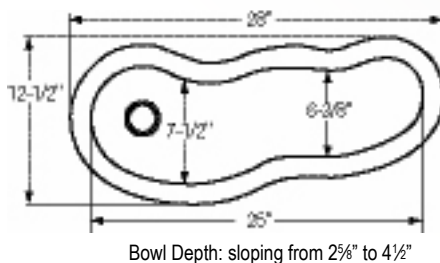

Mystic Undermount

- 16 gauge
- Antique copper hammered finish
- 2" drain opening
- Sound dampening pads
- 33" minimum cabinet size