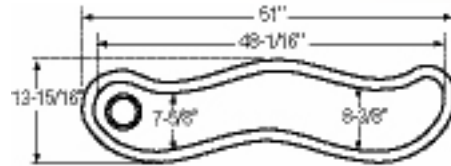

Bowl Depth: sloping from 2½" to 4½"