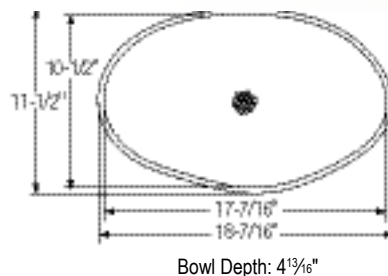

In keeping with our policy of continuing product improvement, Elkay reserves the right to change product specifications without notice.

CAST BRASS

ECB19BWBA

ECB19BWBA

Asana Vessel

\$2,981.00

- Vessels rests on countertop
- Solid brass
- Basket weave, bronze aged finish
- 6" height above countertop
- Designed with integral drain
- 24" minimum cabinet size

LAVATORY

(BA)
Bronze
Aged

(BWBA)
Basket
Weave

ECB1812BA

LAVATORY

Asana Vessel

\$2,783.00

- Vessels rests on countertop
- Solid brass
- Bronze aged finish
- 7 1/2" height above countertop
- Designed with integral drain
- 24" minimum cabinet size

ECB16BA

LAVATORY

Asana Vessel

\$2,667.00

- Vessels rests on countertop
- Solid brass
- Bronze aged finish
- 6 1/2" height above countertop
- Designed with integral drain
- 21" minimum cabinet size

(BA)
Bronze
Aged