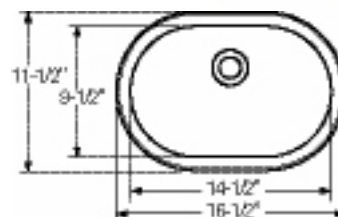

Asana Universal Mount

- Includes overflow assembly
- 18 gauge
- Copper Hammered Mirror (CH), Copper Mirror (CM), Copper Satin (CS)
- 1½" drain opening
- Fully undercoated
- 21" minimum cabinet size

Bowl Depth: 6½"