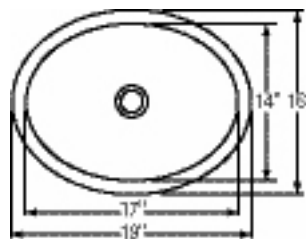

Asana Undermount

- 16 gauge
- Antique copper hammered finish
- 1½" drain opening
- Sound dampening pads
- 24" minimum cabinet size

Bowl Depth: 6½"