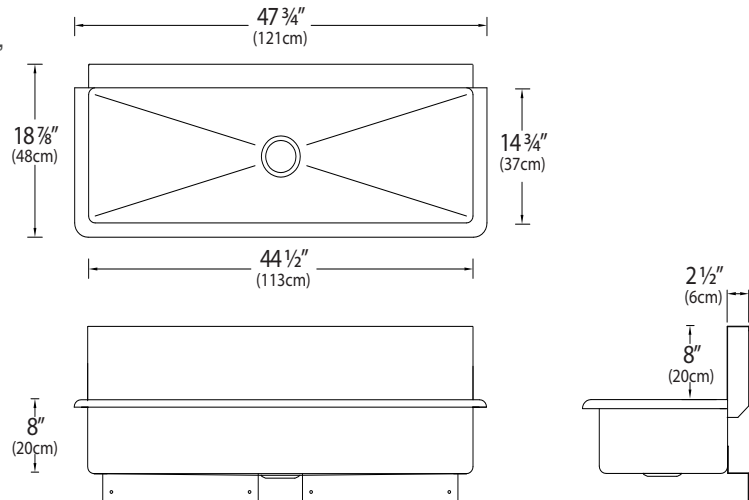

Évier à une cuve à montage mural. Support mural inclus, fini satiné, calibre 16.

OVERALL DIMENSIONS / DIMENSIONS HORS-TOUT:

Left to Right / Gauche à droite: 47 3/4" (121 cm)
Front to Back / Avant à l'arrière: 18 7/8" (48 cm)

BOWL DIMENSIONS / DIMENSIONS DE LA CUVE:

Left to Right / Gauche à droite: 44 1/2" (113 cm)
Front to Back / Avant à l'arrière: 14 3/4" (37 cm)
Bowl depth / Profondeur de la cuve: 8" (20 cm)

MATERIAL / MATÉRIEL:

16 gauge, 304 series
Calibre 16, type 304

WASTE / ÉVACUATION:

3 1/2" basket strainer assembly with tailpiece included
Panier-crèpine de 3 1/2 po et cordier inclus
Location / Emplacement: Centre

HOLE DRILLINGS:

All wall trough sinks are punched to the customer's specification. Please provide a sketch of the faucet hole requirements including:

- A sketch indicating where the faucet and bubbler hole (if applicable), are required
- Spread and diameter of holes
- Bubbler model number
- Diameter of hole required