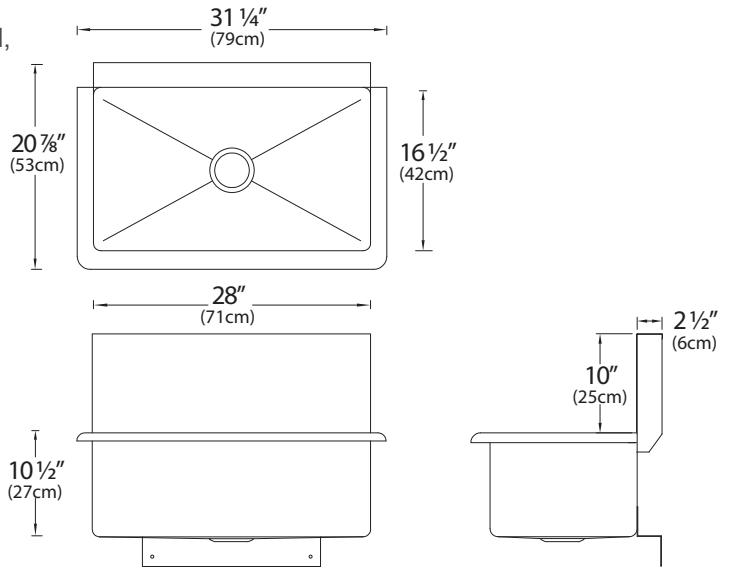

Évier à une cuve à montage mural. Support mural inclus, fini satiné, calibre 14.

**OVERALL DIMENSIONS / DIMENSIONS HORS-TOUT:**

Left to Right / Gauche à droite: 31 ¼" (79 cm)

Front to Back / Avant à l'arrière: 20 7/8" (53 cm)

**BOWL DIMENSIONS / DIMENSIONS DE LA CUVE:**

Left to Right / Gauche à droite: 28" (71 cm)

Front to Back / Avant à l'arrière: 16 ½" (42 cm)

Bowl depth / Profondeur de la cuve: 10 ½" (27 cm)

**MATERIAL / MATÉRIEL:**

14 gauge, 304 series

Calibre 14, type 304

**WASTE / ÉVACUATION:**

3 ½" basket strainer assembly with tailpiece included

Panier-crêpine de 3 ½ po et cordier inclus

Location / Emplacement: Centre

**HOLE DRILLINGS:**

All wall trough sinks are punched to the customer's specification. Please provide a sketch of the faucet hole requirements including:

- A sketch indicating where the faucet and bubbler hole (if applicable), are required
- Spread and diameter of holes
- Bubbler model number
- Diameter of hole required