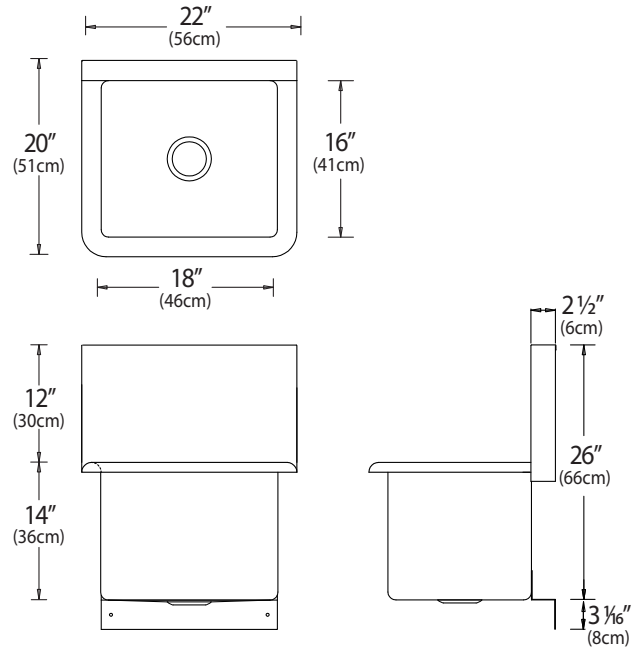

Évier utilitaire à une cuve à montage mural. Support mural inclus, fini satiné.

OVERALL DIMENSIONS / DIMENSIONS HORS-TOUT:

Left to Right / Gauche à droite: 22" (56 cm)
 Front to Back / Avant à l'arrière: 20" (51 cm)

BOWL DIMENSIONS / DIMENSIONS DE LA CUVE:

Left to Right / Gauche à droite: 18" (46 cm)
 Front to Back / Avant à l'arrière: 16" (41 cm)
 Bowl depth / Profondeur de la cuve: 14" (36 cm)

MATERIAL / MATÉRIEL:

16 gauge, 304 series
 Calibre 16, type 304

WASTE / ÉVACUATION:

3 1/2" basket strainer assembly with tailpiece included
 Panier-crèpine de 3 1/2 po et cordier inclus
 Location / Emplacement: Centre

HOLE DRILLINGS:

All wall trough sinks are punched to the customer's specification. Please provide a sketch of the faucet hole requirements including:

- A sketch indicating where the faucet and bubbler hole (if applicable), are required
- Spread and diameter of holes
- Bubbler model number
- Diameter of hole required