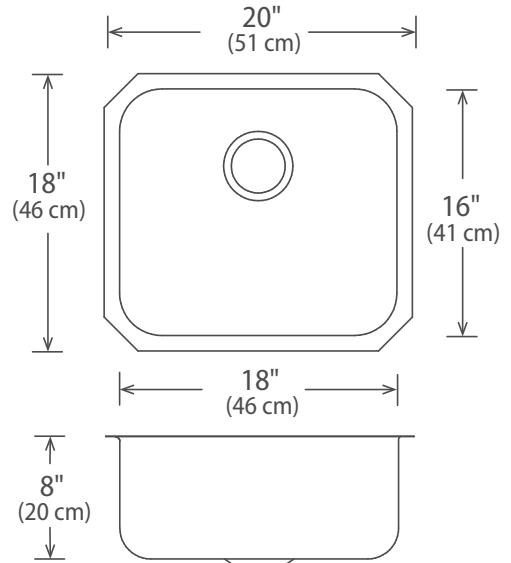

Features

- Brushed Satin Finish
- 18 gauge
- 18" x 20" x 8"
- Minimum Cabinet Size: 21" (53 cm)
- Sound Deadening Pads

All Novanni Elite sinks with a 3½" drain opening include an all metal stainless steel strainer. The distinctive Novanni crumb cup with snowflake pattern features a conical design with a superior tight seal. A metal tailpiece is included.

Novanni Elite sinks have less tapered corners on the sink bottom to allow for more usable space.