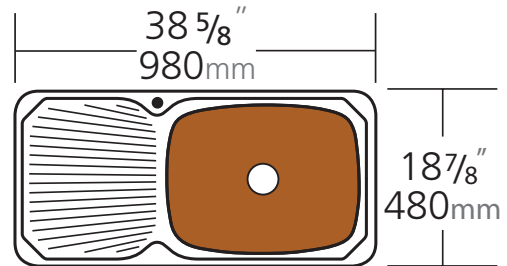

222-1

Brisbane Collection

Oliveri®

INCLUDED ACCESSORIES

**Australian
Made
Sink**
Oliveri

OPTIONAL ACCESSORIES

SPECIFICATIONS

Sink Size

38⁵/₈ W x 18⁷/₈ H (")

980W x 480H (mm)

Mega Basin

20¹/₂W x 15³/₄H x 7³/₄D (") / 9.2Gallon

520W x 400H x 197D (mm) / 35Litre

Description	Mega basin with drainer
Construction	Individual bowl welded to rim
Material	304 grade, 18/10 polished stainless steel (20 gauge)
Installation	Topmount or undermount
Cut Out Template	oliverisinks.com
Min Cabinet Size	24" / 600mm
Tap holes	1 tap hole
Waste fittings	Not supplied
Warranty	Lifetime manufacturer's warranty (refer to oliverisinks.com)
Shipping Weight	15lb (packed)