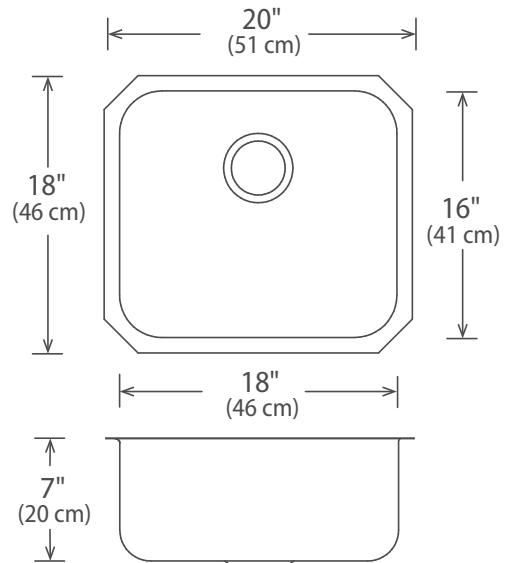

**Features**

- Brushed Satin Finish
- 18 gauge
- 18" x 20" x 7"
- Minimum Cabinet Size: 21" (53 cm)
- Sound Deadening Pads

All Novanni Elite sinks with a 3½" drain opening include an all metal stainless steel strainer. The distinctive Novanni crumb cup with snowflake pattern features a conical design with a superior tight seal. A metal tailpiece is included.

Novanni Elite sinks have less tapered corners on the sink bottom to allow for more usable space.