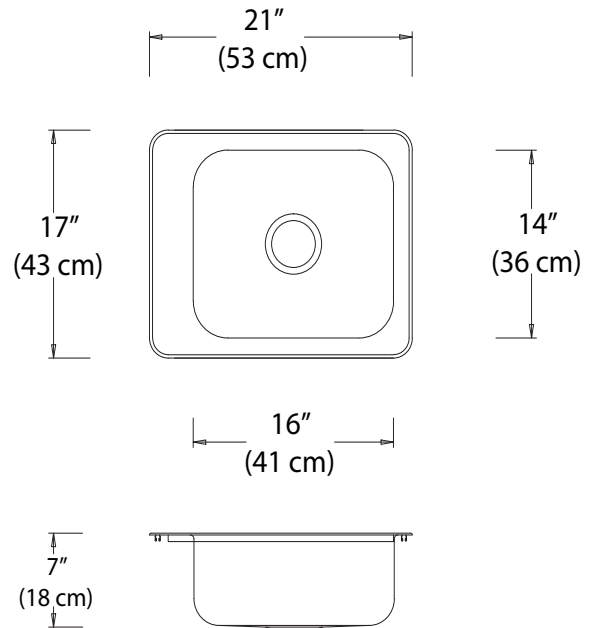

OVERALL DIMENSIONS / DIMENSIONS HORS-TOUT:

Left to Right / Gauche à droite: 21" (53 cm)
Front to Back / Avant à l'arrière: 17" (43 cm)

BOWL DIMENSIONS / DIMENSIONS DE LA CUVE:

Left to Right / Gauche à droite: 16" (41 cm)
Front to Back / Avant à l'arrière: 14" (36 cm)
Bowl depth / Profondeur de la cuve: 7" (18 cm)

MATERIAL / MATÉRIEL:

18 gauge, 300 series
Calibre 18, type 300

WASTE / ÉVACUATION:

3 ½" basket strainer assembly with tailpiece included
Panier-crèpine de 3 ½ po et cordier inclus
Location / Emplacement: Centre

HOLE DRILLINGS:

All classroom sinks are punched to the customer's specification. Please provide a sketch of the faucet hole requirements including:

- A sketch indicating where the faucet and bubbler hole (if applicable) are required
- Spread and diameter of holes
- Bubbler model number
- Diameter of hole required

Please note that once punched with faucet/bubbler holes, all classroom sinks are non-returnable.

PERÇAGES DE TROU:

Tous les éviers pour la salle de classe sont perforés selon les spécifications du client. S'il vous plaît fournir un croquis des exigences de trou de robinet, y compris:

- Un croquis indiquant où le robinet et le trou d'abreuvoir (s'il y a lieu) sont requis
- Espacement et diamètre des trous
- Numéro de modèle d'abreuvoir
- Diamètre du trou requis

Veuillez noter qu'une fois perforées avec des trous de robinet / d'abreuvoir, tous les éviers pour la salle de classe sont non-retour.

NOTES: _____
_____
_____
_____

Engineer's Approval
L'approbation de l'ingénieur

Novanni has a policy of continuous improvement.
All product specifications may change without notice.
Novanni a une politique d'amélioration continue.
Toutes les spécifications du produit peuvent changer sans préavis.